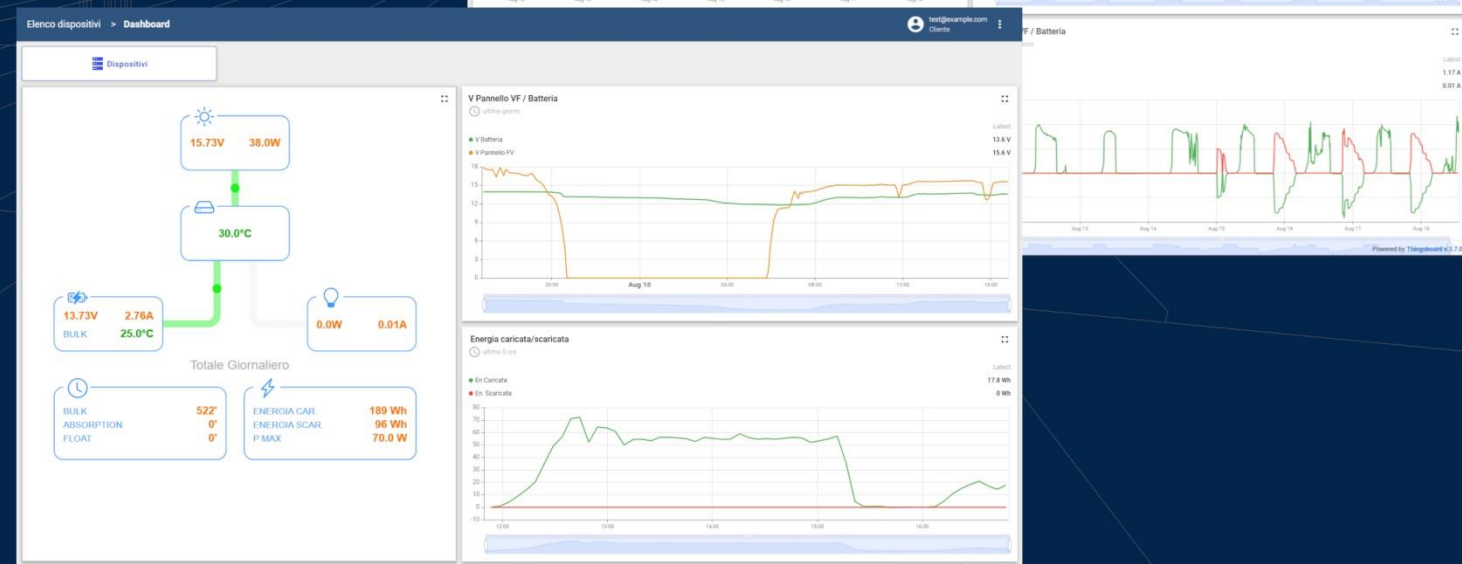

With our Free Remote Monitoring service, you'll have the complete control of your plant on hands!

With the M220DW solar charge controller ERA introduces the new remote monitoring service.

- 24/7 Access: Monitor your assets anywhere, anytime.
- Peace of Mind: Get real-time alerts to stay informed.
- Ease of Use: Intuitive interface makes everything quick and easy!

3 DIFFERENT MONITORING LEVELS

From the entry level user to the Company with many devices to monitor, the right solution for every one!!!

BASIC / free entry level monitoring

Ideal for small plants, but complete of all the functions
Real time monitoring, up to 2 years main values storage, access to the device configuration for remote adjustments.
Complete free

DICE / real time statistic and comparison

For professional users who need to monitoring and real time processing values received from the plants.
Powerfull, very usefull for off-grid systems, eg. solar street lights.
Prices from € 2,00 per monts for every monitored device

GEOTRACK / receive data and track the movements

Track your plant, monitoring electric plant and receive GPS position using 4G LTE networks.
Ideal for track boats, caravan or Company vehicle fleets.
Prices on request