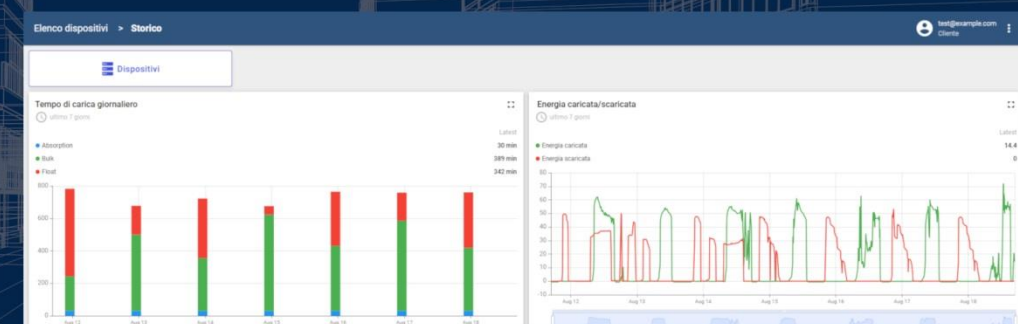

With our Free Remote Monitoring service, you'll have the complete control of your plant on hands!

With the M220DW solar charge controller ERA introduces the new remote monitoring service.

- 24/7 Access: Monitor your assets anywhere, anytime.
- Peace of Mind: Get real-time alerts to stay informed.
- Ease of Use: Intuitive interface makes everything quick and easy!